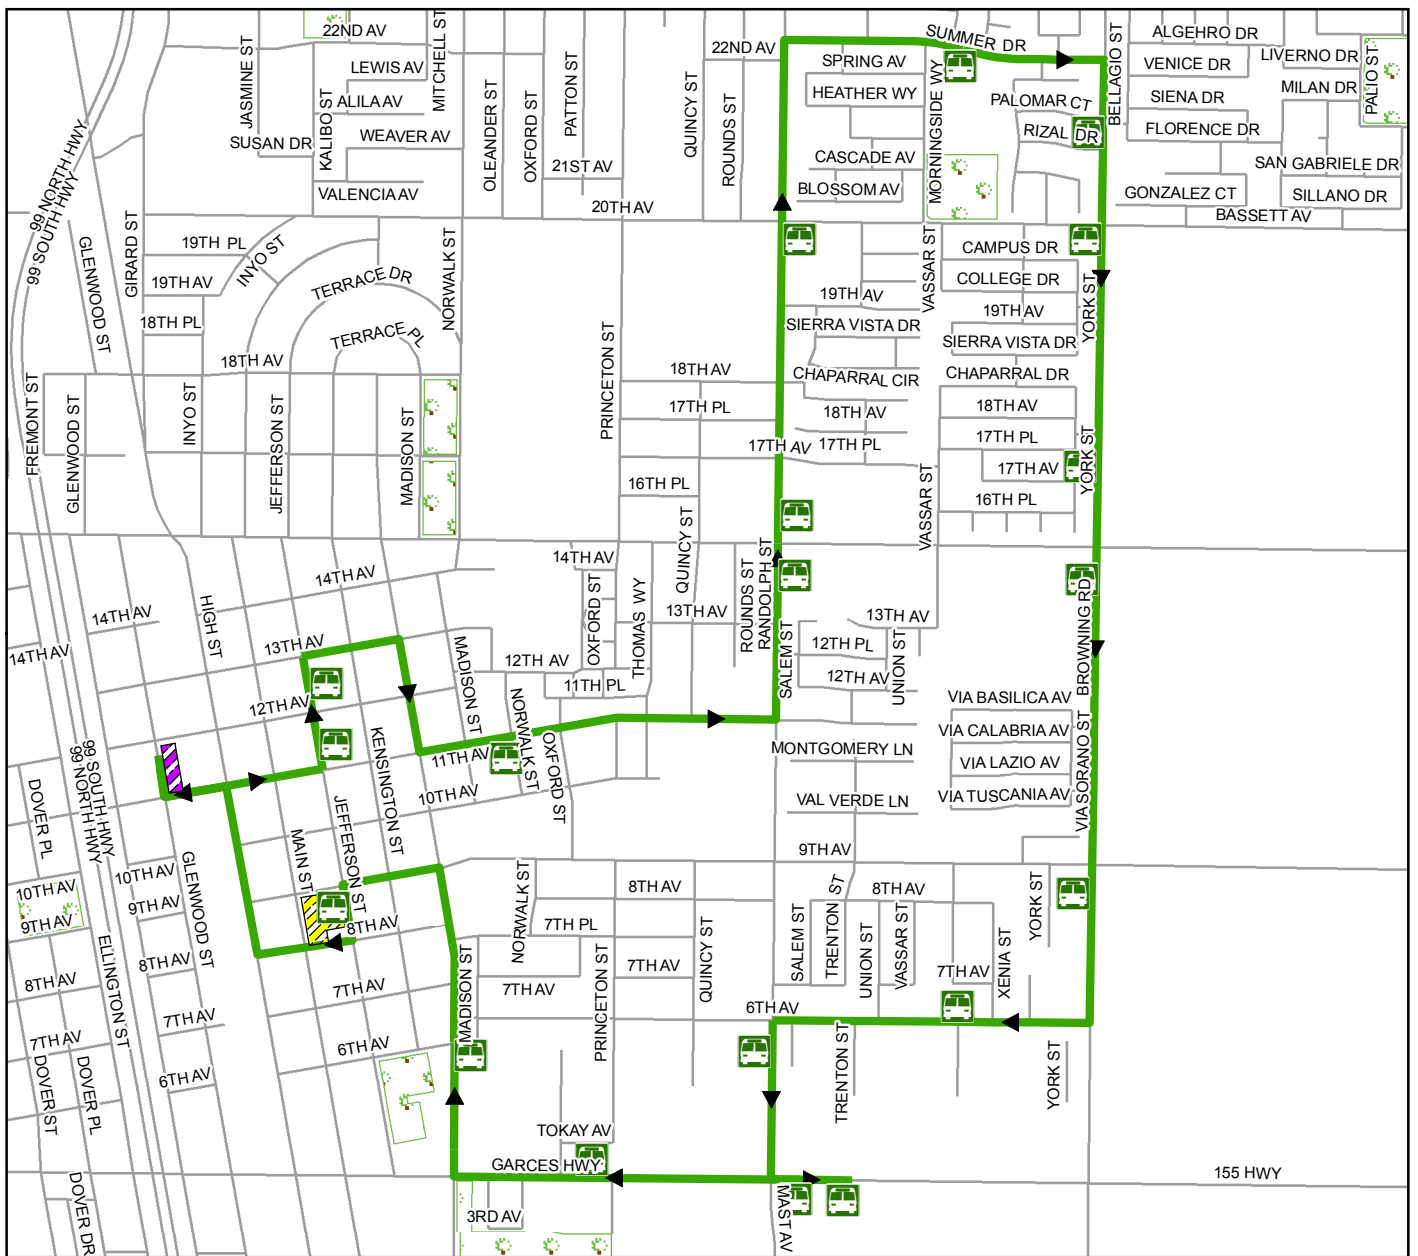

DELANO AREA REGIONAL TRANSIT - ROUTE 1

ROUTE 1	BUS STOP LOCATION	1	2	3	4	5	6	7	8	9	10	11	12	13	14	15	16	17	18	19	20
1	TRANSIT CENTER	7:00 AM	7:30	8:00	8:30	9:00	9:30	10:00	10:30	11:00	11:30	12:00 PM	12:30	1:00	1:30	2:00	2:30	3:00	3:30	4:00	4:30
2	11TH & JEFFERSON	7:01 AM	7:31	8:01	8:31	9:01	9:31	10:01	10:31	11:01	11:31	12:01 PM	12:31	1:01	1:31	2:01	2:31	3:01	3:31	4:01	4:31
3	13TH & JEFFERSON	7:02 AM	7:32	8:02	8:32	9:02	9:32	10:02	10:32	11:02	11:32	12:02 PM	12:32	1:02	1:32	2:02	2:32	3:02	3:32	4:02	4:32
4	11TH AV & NORWALK ST	7:03 AM	7:33	8:03	8:33	9:03	9:33	10:03	10:33	11:03	11:33	12:03 PM	12:33	1:03	1:33	2:03	2:33	3:03	3:33	4:03	4:33
5	TONY'S PIZZA	7:04 AM	7:34	8:04	8:34	9:04	9:34	10:04	10:34	11:04	11:34	12:04 PM	12:34	1:04	1:34	2:04	2:34	3:04	3:34	4:04	4:34
6	RITE AID	7:05 AM	7:35	8:05	8:35	9:05	9:35	10:05	10:35	11:05	11:35	12:05 PM	12:35	1:05	1:35	2:05	2:35	3:05	3:35	4:05	4:35
7	PARAMOUNT SCHOOL	7:06 AM	7:36	8:06	8:36	9:06	9:36	10:06	10:36	11:06	11:36	12:06 PM	12:36	1:06	1:36	2:06	2:36	3:06	3:36	4:06	4:36
8	MORNINGSIDE SCHOOL	7:08 AM	7:38	8:08	8:38	9:08	9:38	10:08	10:38	11:08	11:38	12:08 PM	12:38	1:08	1:38	2:08	2:38	3:08	3:38	4:08	4:38
9	BROWNING & CARILLO	7:09 AM	7:39	8:09	8:39	9:09	9:39	10:09	10:39	11:09	11:39	12:09 PM	12:39	1:09	1:39	2:09	2:39	3:09	3:39	4:09	4:39
10	BROWNING & 20TH	7:10 AM	7:40	8:10	8:40	9:10	9:40	10:10	10:40	11:10	11:40	12:10 PM	12:40	1:10	1:40	2:10	2:40	3:10	3:40	4:10	4:40
11	BROWNING & 17TH AVE	7:12 AM	7:42	8:12	8:42	9:12	9:42	10:12	10:42	11:12	11:42	12:12 PM	12:42	1:12	1:42	2:12	2:42	3:12	3:42	4:12	4:42
12	LAVINA SCHOOL	7:13 AM	7:43	8:13	8:43	9:13	9:43	10:13	10:43	11:13	11:43	12:13 PM	12:43	1:13	1:43	2:13	2:43	3:13	3:43	4:13	4:43
13	BROWNING & 9TH AV	7:14 AM	7:44	8:14	8:44	9:14	9:44	10:14	10:44	11:14	11:44	12:14 PM	12:44	1:14	1:44	2:14	2:44	3:14	3:44	4:14	4:44
14	6TH AV & WASHINGTON ST	7:15 AM	7:45	8:15	8:45	9:15	9:45	10:15	10:45	11:15	11:45	12:15 PM	12:45	1:15	1:45	2:15	2:45	3:15	3:45	4:15	4:45
15	RANDOLPH & 6TH AV	7:16 AM	7:46	8:16	8:46	9:16	9:46	10:16	10:46	11:16	11:46	12:16 PM	12:46	1:16	1:46	2:16	2:46	3:16	3:46	4:16	4:46
16	POST OFFICE	7:18 AM	7:48	8:18	8:48	9:18	9:48	10:18	10:48	11:18	11:48	12:18 PM	12:48	1:18	1:48	2:18	2:48	3:18	3:48	4:18	4:48
17	1910 GARCES HWY	7:19 AM	7:49	8:19	8:49	9:19	9:49	10:19	10:49	11:19	11:49	12:19 PM	12:49	1:19	1:49	2:19	2:49	3:19	3:49	4:19	4:49
18	TRIANGLE EYE	7:20 AM	7:50	8:20	8:50	9:20	9:50	10:20	10:50	11:20	11:50	12:20 PM	12:50	1:20	1:50	2:20	2:50	3:20	3:50	4:20	4:50
19	LEXINGTON & 5TH	7:21 AM	7:51	8:21	8:51	9:21	9:51	10:21	10:51	11:21	11:51	12:21 PM	12:51	1:21	1:51	2:21	2:51	3:21	3:51	4:21	4:51
20	VALLARTA 2	7:24 AM	7:54	8:24	8:54	9:24	9:54	10:24	10:54	11:24	11:54	12:24 PM	12:54	1:24	1:54	2:24	2:54	3:24	3:54	4:24	4:54
	TRANSIT CENTER	7:27 AM	7:57	8:27	8:57	9:27	9:57	10:27	10:57	11:27	11:57	12:27 PM	12:57	1:27	1:57	2:27	2:57	3:27	3:57	4:27	4:57