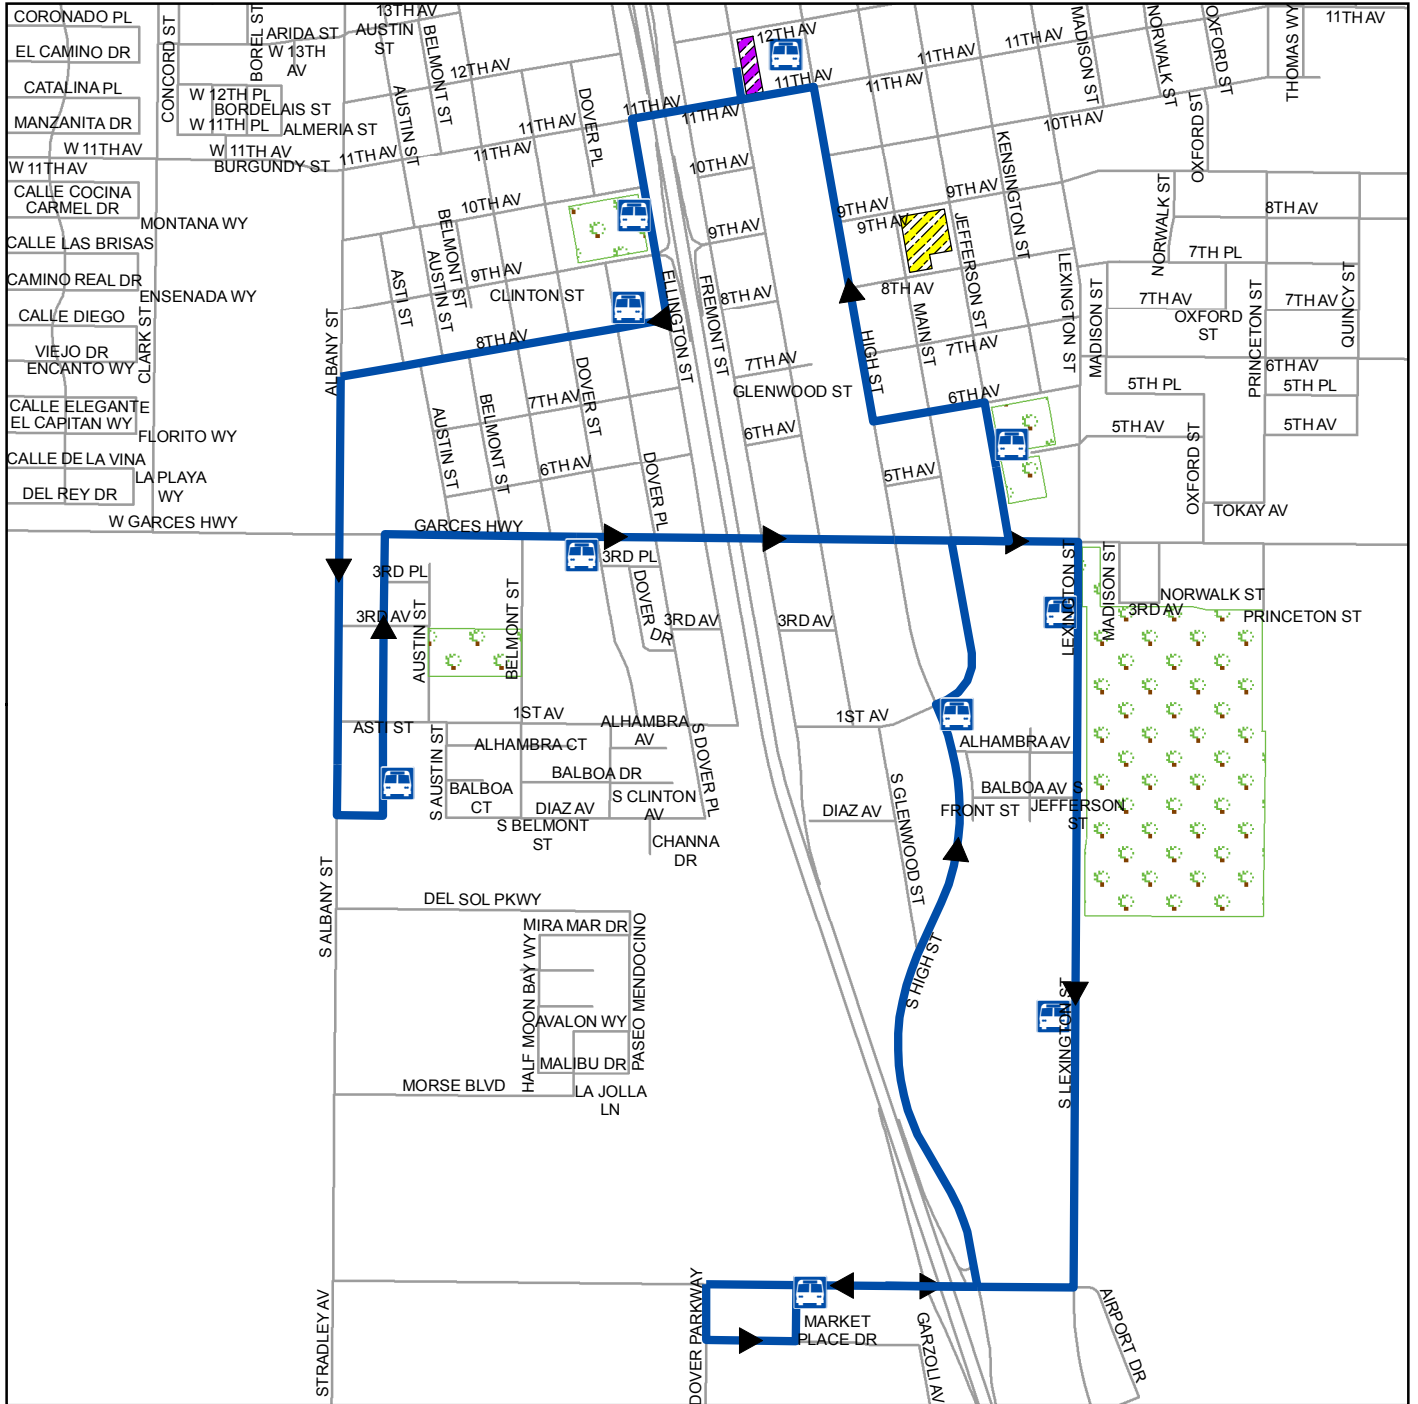

# DELANO AREA REGIONAL TRANSIT - ROUTE 2

ROUTE 2	BUS STOP LOCATION	1	2	3	4	5	6	7	8	9	10	11	12	13	14	15	16	17	18	19	20
1	TRANSIT CENTER	7:00 AM	7:30	8:00	8:30	9:00	9:30	10:00	10:30	11:00	11:30	12:00 PM	0:30	1:00	1:30	2:00	2:30	3:00	3:30	4:00	4:30
2	ELLINGTON SENIOR CENTER	7:01 AM	7:31	8:01	8:31	9:01	9:31	10:01	10:31	11:01	11:31	12:01 PM	0:31	1:01	1:31	2:01	2:31	3:01	3:31	4:01	4:31
3	8TH AVE & CLINTON ST	7:03 AM	7:33	8:03	8:33	9:03	9:33	10:03	10:33	11:03	11:33	12:03 PM	0:33	1:03	1:33	2:03	2:33	3:03	3:33	4:03	4:33
4	CASA HERNANDEZ APTS	7:05 AM	7:35	8:05	8:35	9:05	9:35	10:05	10:35	11:05	11:35	12:05 PM	0:35	1:05	1:35	2:05	2:35	3:05	3:35	4:05	4:35
5	302 GARCES HWY	7:07 AM	7:37	8:07	8:37	9:07	9:37	10:07	10:37	11:07	11:37	12:07 PM	0:37	1:07	1:37	2:07	2:37	3:07	3:37	4:07	4:37
6	323 LEXINGTON ST	7:11 AM	7:41	8:11	8:41	9:11	9:41	10:11	10:41	11:11	11:41	12:11 PM	0:41	1:11	1:41	2:11	2:41	3:11	3:41	4:11	4:41
7	ARMORY HALL/LEXINGTON ST	7:12 AM	7:42	8:12	8:42	9:12	9:42	10:12	10:42	11:12	11:42	12:12 PM	0:42	1:12	1:42	2:12	2:42	3:12	3:42	4:12	4:42
8	AVIATOR	7:13 AM	7:43	8:13	8:43	9:13	9:43	10:13	10:43	11:13	11:43	12:13 PM	0:43	1:13	1:43	2:13	2:43	3:13	3:43	4:13	4:43
9	WALMART	7:18 AM	7:48	8:18	8:48	9:18	9:48	10:18	10:48	11:18	11:48	12:18 PM	0:48	1:18	1:48	2:18	2:48	3:18	3:48	4:18	4:48
10	MCDONALDS	7:19 AM	7:49	8:19	8:49	9:19	9:49	10:19	10:49	11:19	11:49	12:19 PM	0:49	1:19	1:49	2:19	2:49	3:19	3:49	4:19	4:49
11	102 HIGH ST	7:22 AM	7:52	8:22	8:52	9:22	9:52	10:22	10:52	11:22	11:52	12:22 PM	0:52	1:22	1:52	2:22	2:52	3:22	3:52	4:22	4:52
12	JEFFERSON SENIOR CENTER	7:24 AM	7:54	8:24	8:54	9:24	9:54	10:24	10:54	11:24	11:54	12:24 PM	0:54	1:24	1:54	2:24	2:54	3:24	3:54	4:24	4:54
13	TRANSIT CENTER	7:27 AM	7:57	8:27	8:57	9:27	9:57	10:27	10:57	11:27	11:57	12:27 PM	0:57	1:27	1:57	2:27	2:57	3:27	3:57	4:27	4:57

NOT TO SCALE

## Legend

- Route 2 Stops
- Transit Station
- Park
- Route 2 (Blue)
- Vallarta