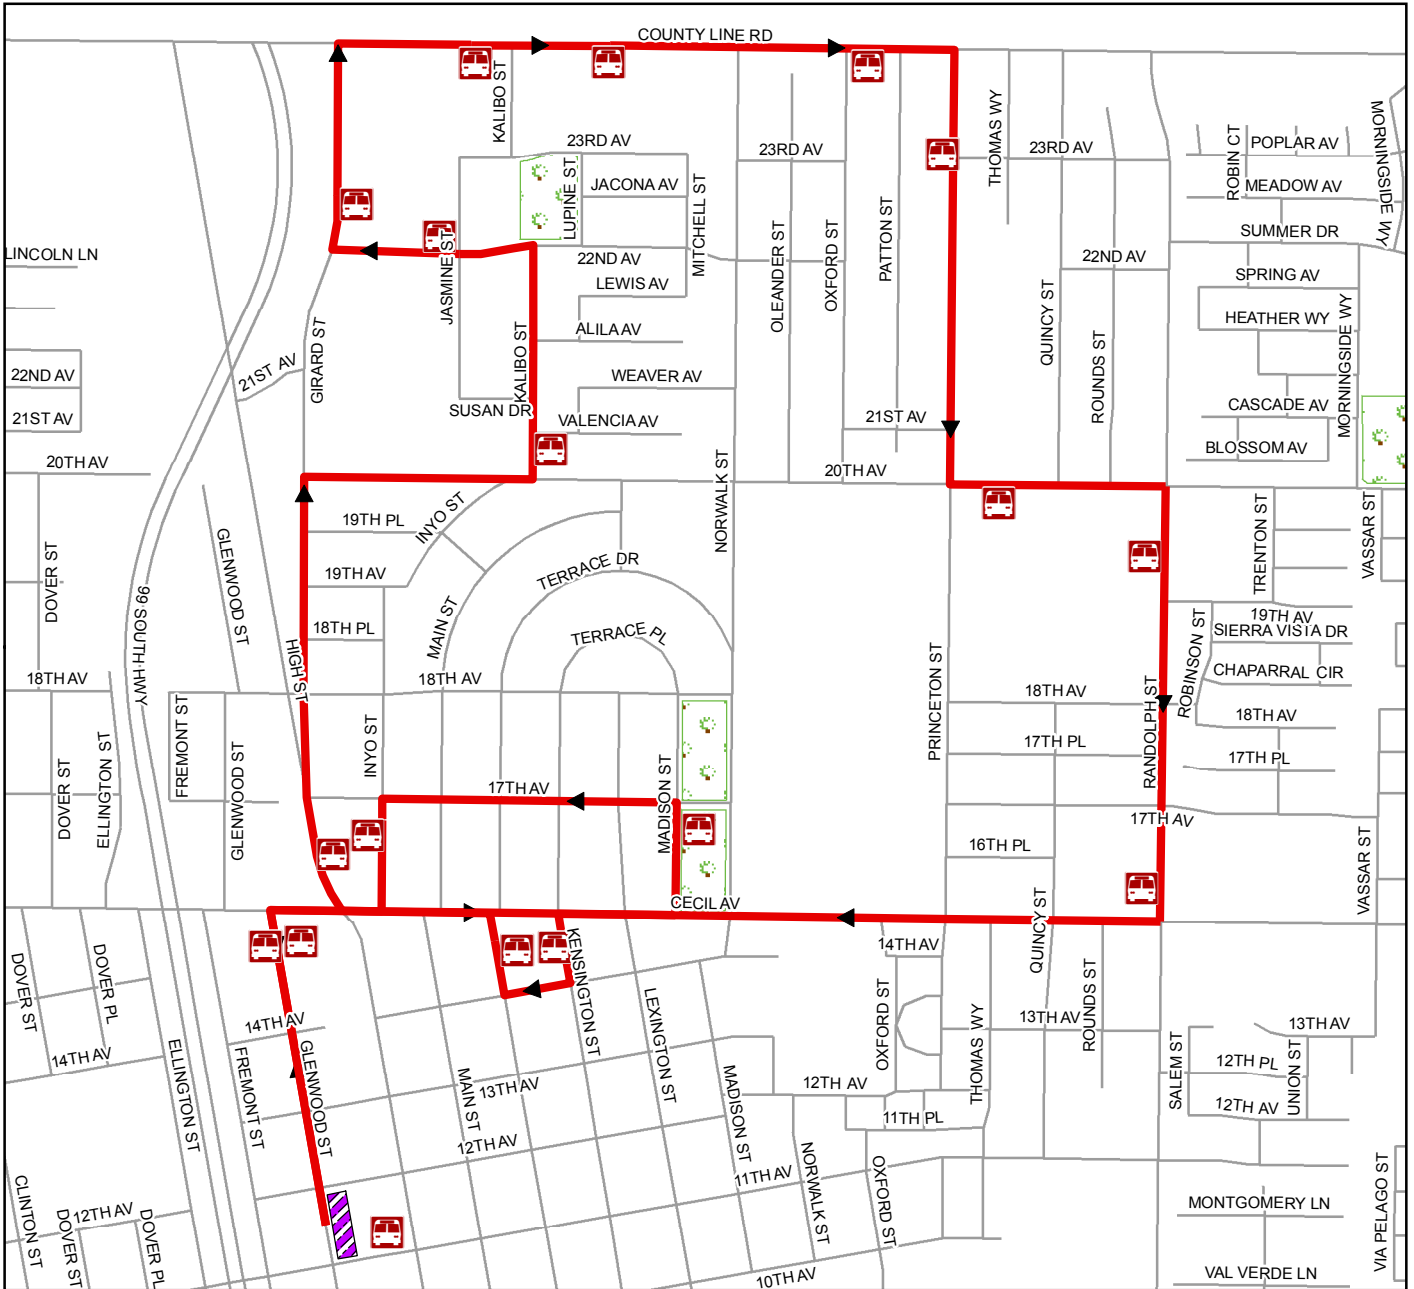

Legend

- Route 3 Stops
- Transit Station
- Park
- Route 3 (Red)
- Ranch Market