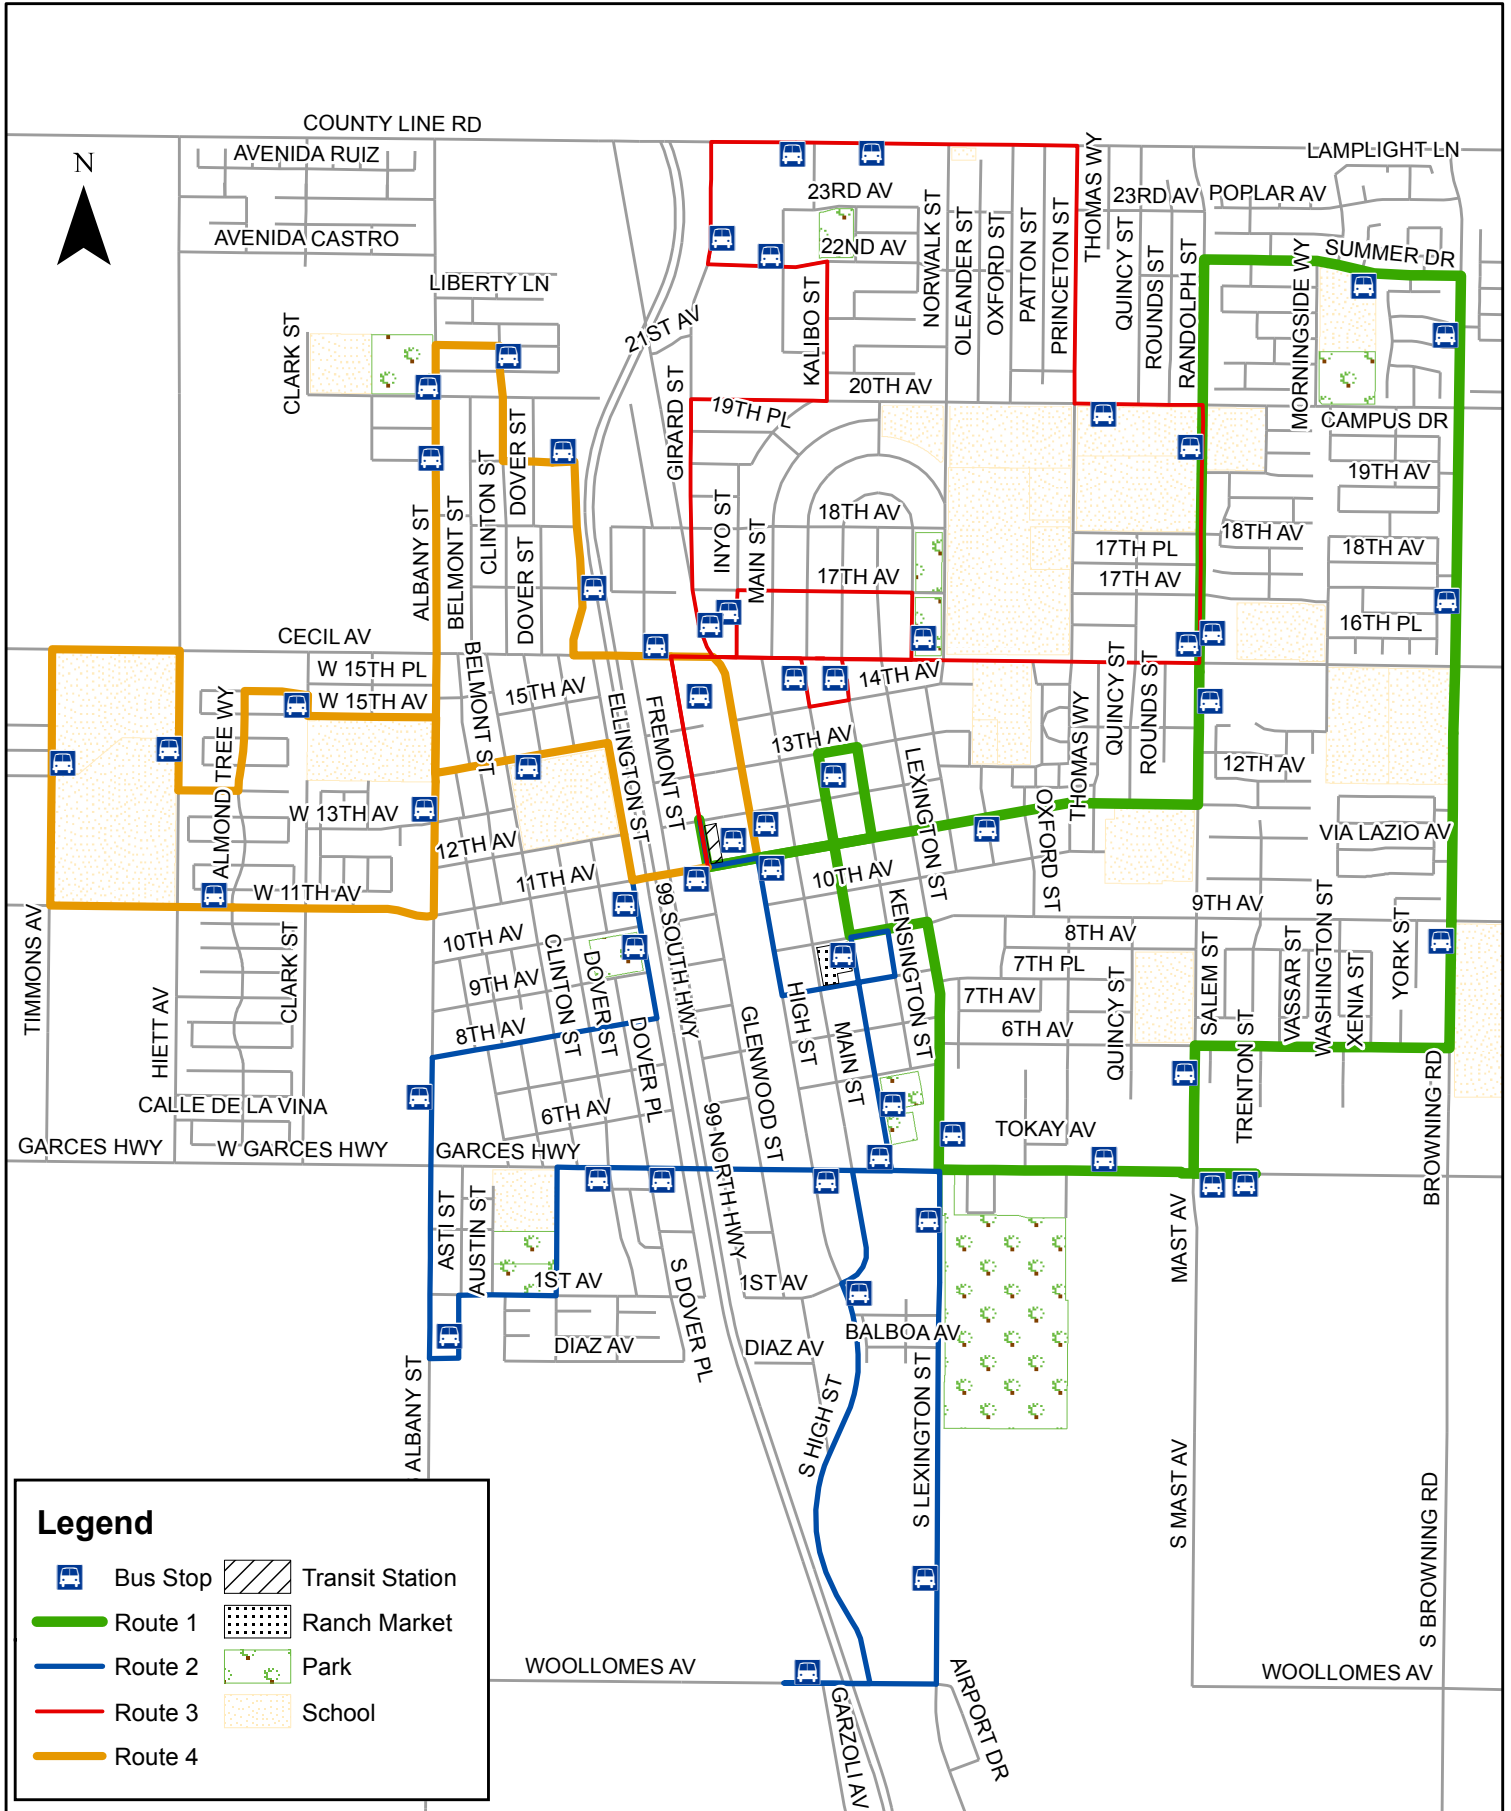

DART

Legend

-  Bus Stop
-  Transit Station
-  Route 1
-  Ranch Market
-  Route 2
-  Park
-  Route 3
-  School
-  Route 4