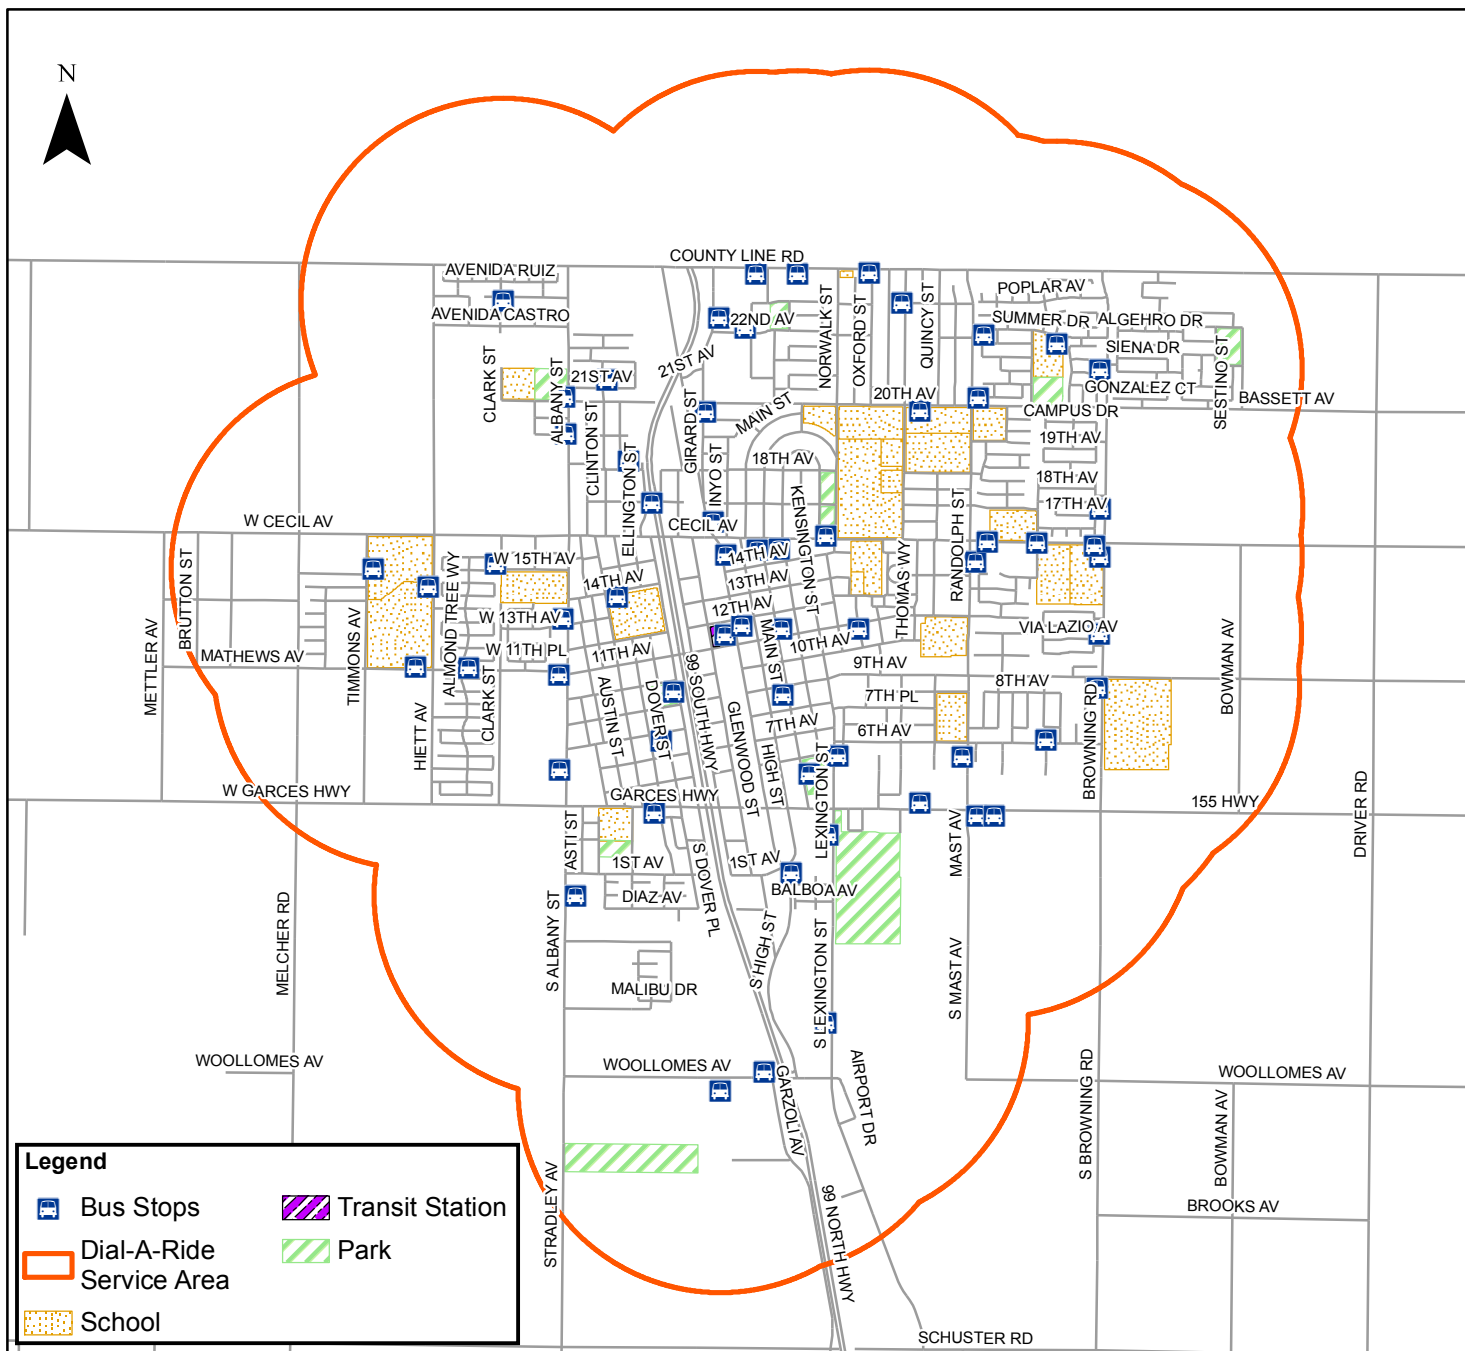

N

**Legend**

-  Bus Stops
-  Transit Station
-  Dial-A-Ride Service Area
-  Park
-  School

**TRANSIT STATION: 1120 GLENWOOD STREET (661) 721-2284 (DART) (661) 721-3333 (DIAL A RIDE)**